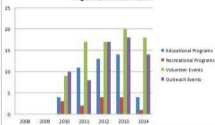

Programs & Events 2008-2014