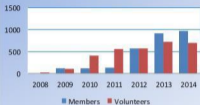

A member-driven organization, Friends conducts educational and recreational activities, provides volunteer opportunities and is an advocate for park users. Membership has grown from 119 in 2009 to 965 in 2014.

Friends of the Allentown Parks

2700 Parkway Blvd.
Allentown, PA 18104

Phone: 610-432-7275
info@allentownparks.org
www.allentownparks.org

Member & Volunteer Data (2008-2014)

We began with 20 volunteers and as we increased litter collection and other activities so did our volunteer base. In 2014 over 692 individuals participated in events, volunteering over 5,741 hours with an approximate in-kind service value of \$116,255. To date, approximately 1,700 individuals have volunteered a total of 35,117 hours at an in-kind service value of almost \$712,000!