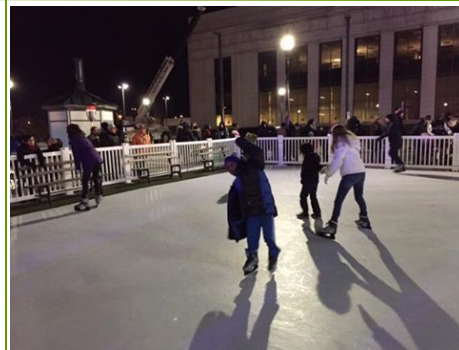

Youth learned new skills associated with proper tree placement, planting and mulching. One participant, already versed in landscaping activities as a result of the Department's cooperative program with Lehigh-Carbon Community College, imparted his knowledge in the use of edging tools to create perfect edging circles around trees.

Outdoor Ice Skating at 7th & Hamilton

Just in time for the New Year's Eve celebration as well as the anticipated frigid winter weather, the Allentown Department of Parks

and Recreation set up a new portable ice skating rink on the southeast corner of 7th and Hamilton Streets. Open daily, it provides a perfect opportunity to enjoy Allentown's redevelopment from a different perspective. And when it gets too cold, warm up by visiting any of the fine new downtown eating establishments.