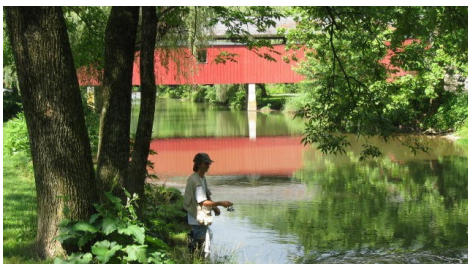

Contribute to Friends of the Allentown Parks via United Way

We are pleased to announce that **Friends of the Allentown Parks** is a **United Way** approved organization for the Donor Choice Program. Simply complete your **United Way Donor Designation Form** and list Friends of the Allentown Parks as **your designated charitable organization**.

If you have already submitted your form, you may change your designation by contacting Donna Rohrbach—610-807-5737 or donnar@unitedwayglv.org

Thank-you for your support!

Join the Fun at Cedar Beach Park Playground

nickelodeon™
WORLDWIDE DAY OF PLAY
SATURDAY, OCTOBER 6
10:00AM - 12:00PM
THE DESTINATION PLAYGROUND IN CEDAR BEACH PARK

Nickelodeon is going "dark" for three hours and encouraging kids across the country to get outside and play on a Saturday morning. Come out to the Destination Playground for kite making, backyard games, cool prizes, music and free fruits and vegetables provided through the Allentown Health Bureau's Fruits & Veggies on the Move truck!

SCHEDULE

10:00am - 12:00am	Animal presentations from the Wildlands Conservancy!
10:45am - 11:30am	Backyard Games by the Youth Exercise Trail
11:30am - 12:00pm	Fruits & Veggies on the Move Truck (free fruits and vegetables!)
12:00pm	Prize Drawings (one entry per child)

Friends of the Allentown Parks
2700 Parkway Blvd.
Allentown, PA 18104

Phone: 610-432-7275
info@allentownparks.org
www.allentownparks.org

Interested in past issues of "Park Picks?" Visit our website at www.allentownparks.org and click on **Newsletters—Park Picks**.

Have a park photo you'd like to share? E-mail us at info@allentownparks.org.